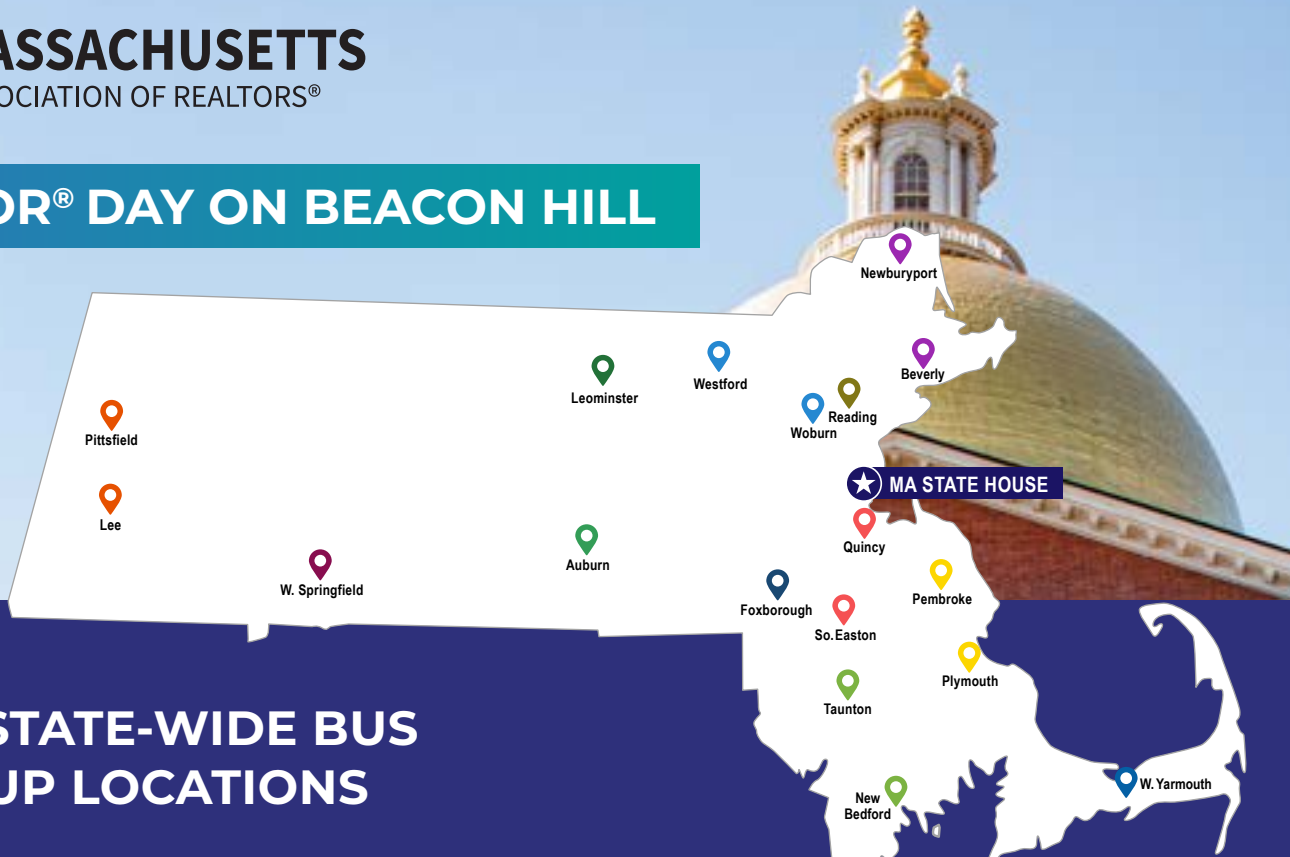

REALTOR® DAY ON BEACON HILL

MAY 4, 2026

**MAR STATE-WIDE BUS
PICK UP LOCATIONS**

START LOCATION & DEPARTURE TIME	STOP 1 & DEPARTURE TIME	STOP 2	MA STATE HOUSE DEPARTURE TIME
Pittsfield – Berkshire REALTORS® Office 99 West St. 7:30 AM	Lee – Big Y 10 Pleasant St. 8:00 AM	MA STATE HOUSE	3:00 PM
West Springfield – RAPV Office 225 Park St. 6:45 AM	MA STATE HOUSE	N/A	3:30 PM
Auburn – RACM Office 492 Washington St. 7:30 AM	MA STATE HOUSE	N/A	2:00 PM
Leominster – Twin City Plaza 927 Merriam Ave. 8:30 AM	MA STATE HOUSE	N/A	2:00 PM
Westford – NEAR Office 6 Lyberty Way 9:00 AM	Woburn – Anderson Regional Transportation Center 100 Atlantic Ave., 9:30 AM	MA STATE HOUSE	2:30 PM
Newburyport – Shaw's 45 Storey Ave. 8:30 AM	Beverly – NSR Office 398 Essex St. 9:15 AM	MA STATE HOUSE	3:00 PM
Reading – GBAR Office 68 Main St. 9:00 AM	MA STATE HOUSE	N/A	2:30 PM
Foxborough – MAR Office 124 Washington St. 8:30 AM	MA STATE HOUSE	N/A	2:30 PM
New Bedford – RASEM Office 651 Orchard St. 7:30 AM	Taunton – Target 81 Taunton Depot Dr. 8:00 AM	MA STATE HOUSE	2:00 PM
South Easton – Keller Williams Office 574 Washington St. 9:15 AM	Quincy – The Arbella Building 1100 Crown Colony Dr. 9:45 AM	MA STATE HOUSE	2:15 PM
Plymouth – Walmart 300 Colony Place Rd. 8:45 AM	Pembroke – South Shore REALTORS® Office 48 Schoosett St., 9:30 AM	MA STATE HOUSE	2:15 PM
West Yarmouth – CCIAR Office 22 Mid-Tech Dr. 8:00 AM	MA STATE HOUSE	N/A	2:00 PM